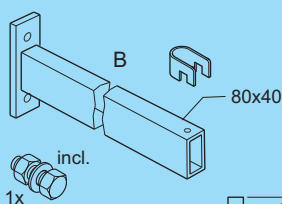

t.b.v. Crafty systeem
i.b.o. Crafty system

Console - EV Bracket - EV

B	Artikel nr. Product no.	Gewicht Weight
950	98374.203	4,58
1050	98375.203	5,92
1150	98376.203	5,38