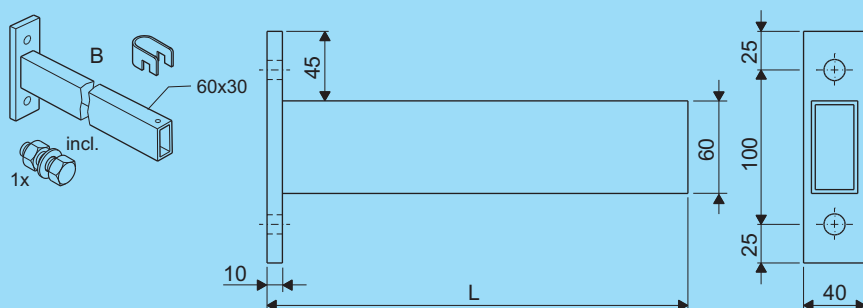

Console - EV Bracket - EV

L	Artikel nr. Product no.	Gewicht Weight
250	98362.203	1,23
350	98364.203	1,48
450	98366.203	1,88
550	98368.203	2,12
650	98370.203	2,41
750	98372.203	2,70
850	98373.203	3,00