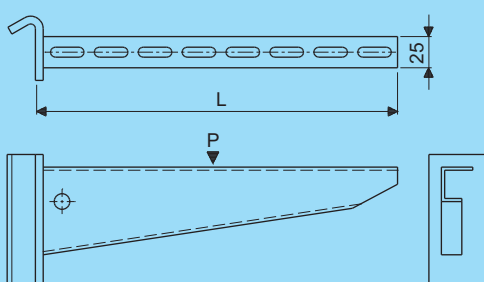

P = 1500 N
(load point
= 1/2 b)

Onderdelen en toebehoren

Components and accessories

Thermisch verzinkt

Hot dip galvanized

consolelengte = B+25
bracket length = B+25

dient toegepast te worden met consolehanger – ZV
to be used with bracket hanger – ZV

levering inclusief: consoleklem, tapbout M10 x 30

supplied complete with: bracket clip, tap bolt M10 x 30

Console - ZV Bracket - ZV

L	Artikel nr. Product no.	Gewicht Weight
125	98441.203	0,38
225	98443.203	0,41
325	98445.203	0,89
425	98446.203	1,00
525	98447.203	1,34
625	98448.203	1,57

P = 1500 N
(belastingpunt = 1/2 b)

P = 1500 N
(load point = 1/2 b)

consolelengte = B+60
bracket length = B+60

dient toegepast te worden met consolehanger – ZV
to be used with bracket hanger – ZV

levering inclusief: consoleklem, tapbout M10 x 30